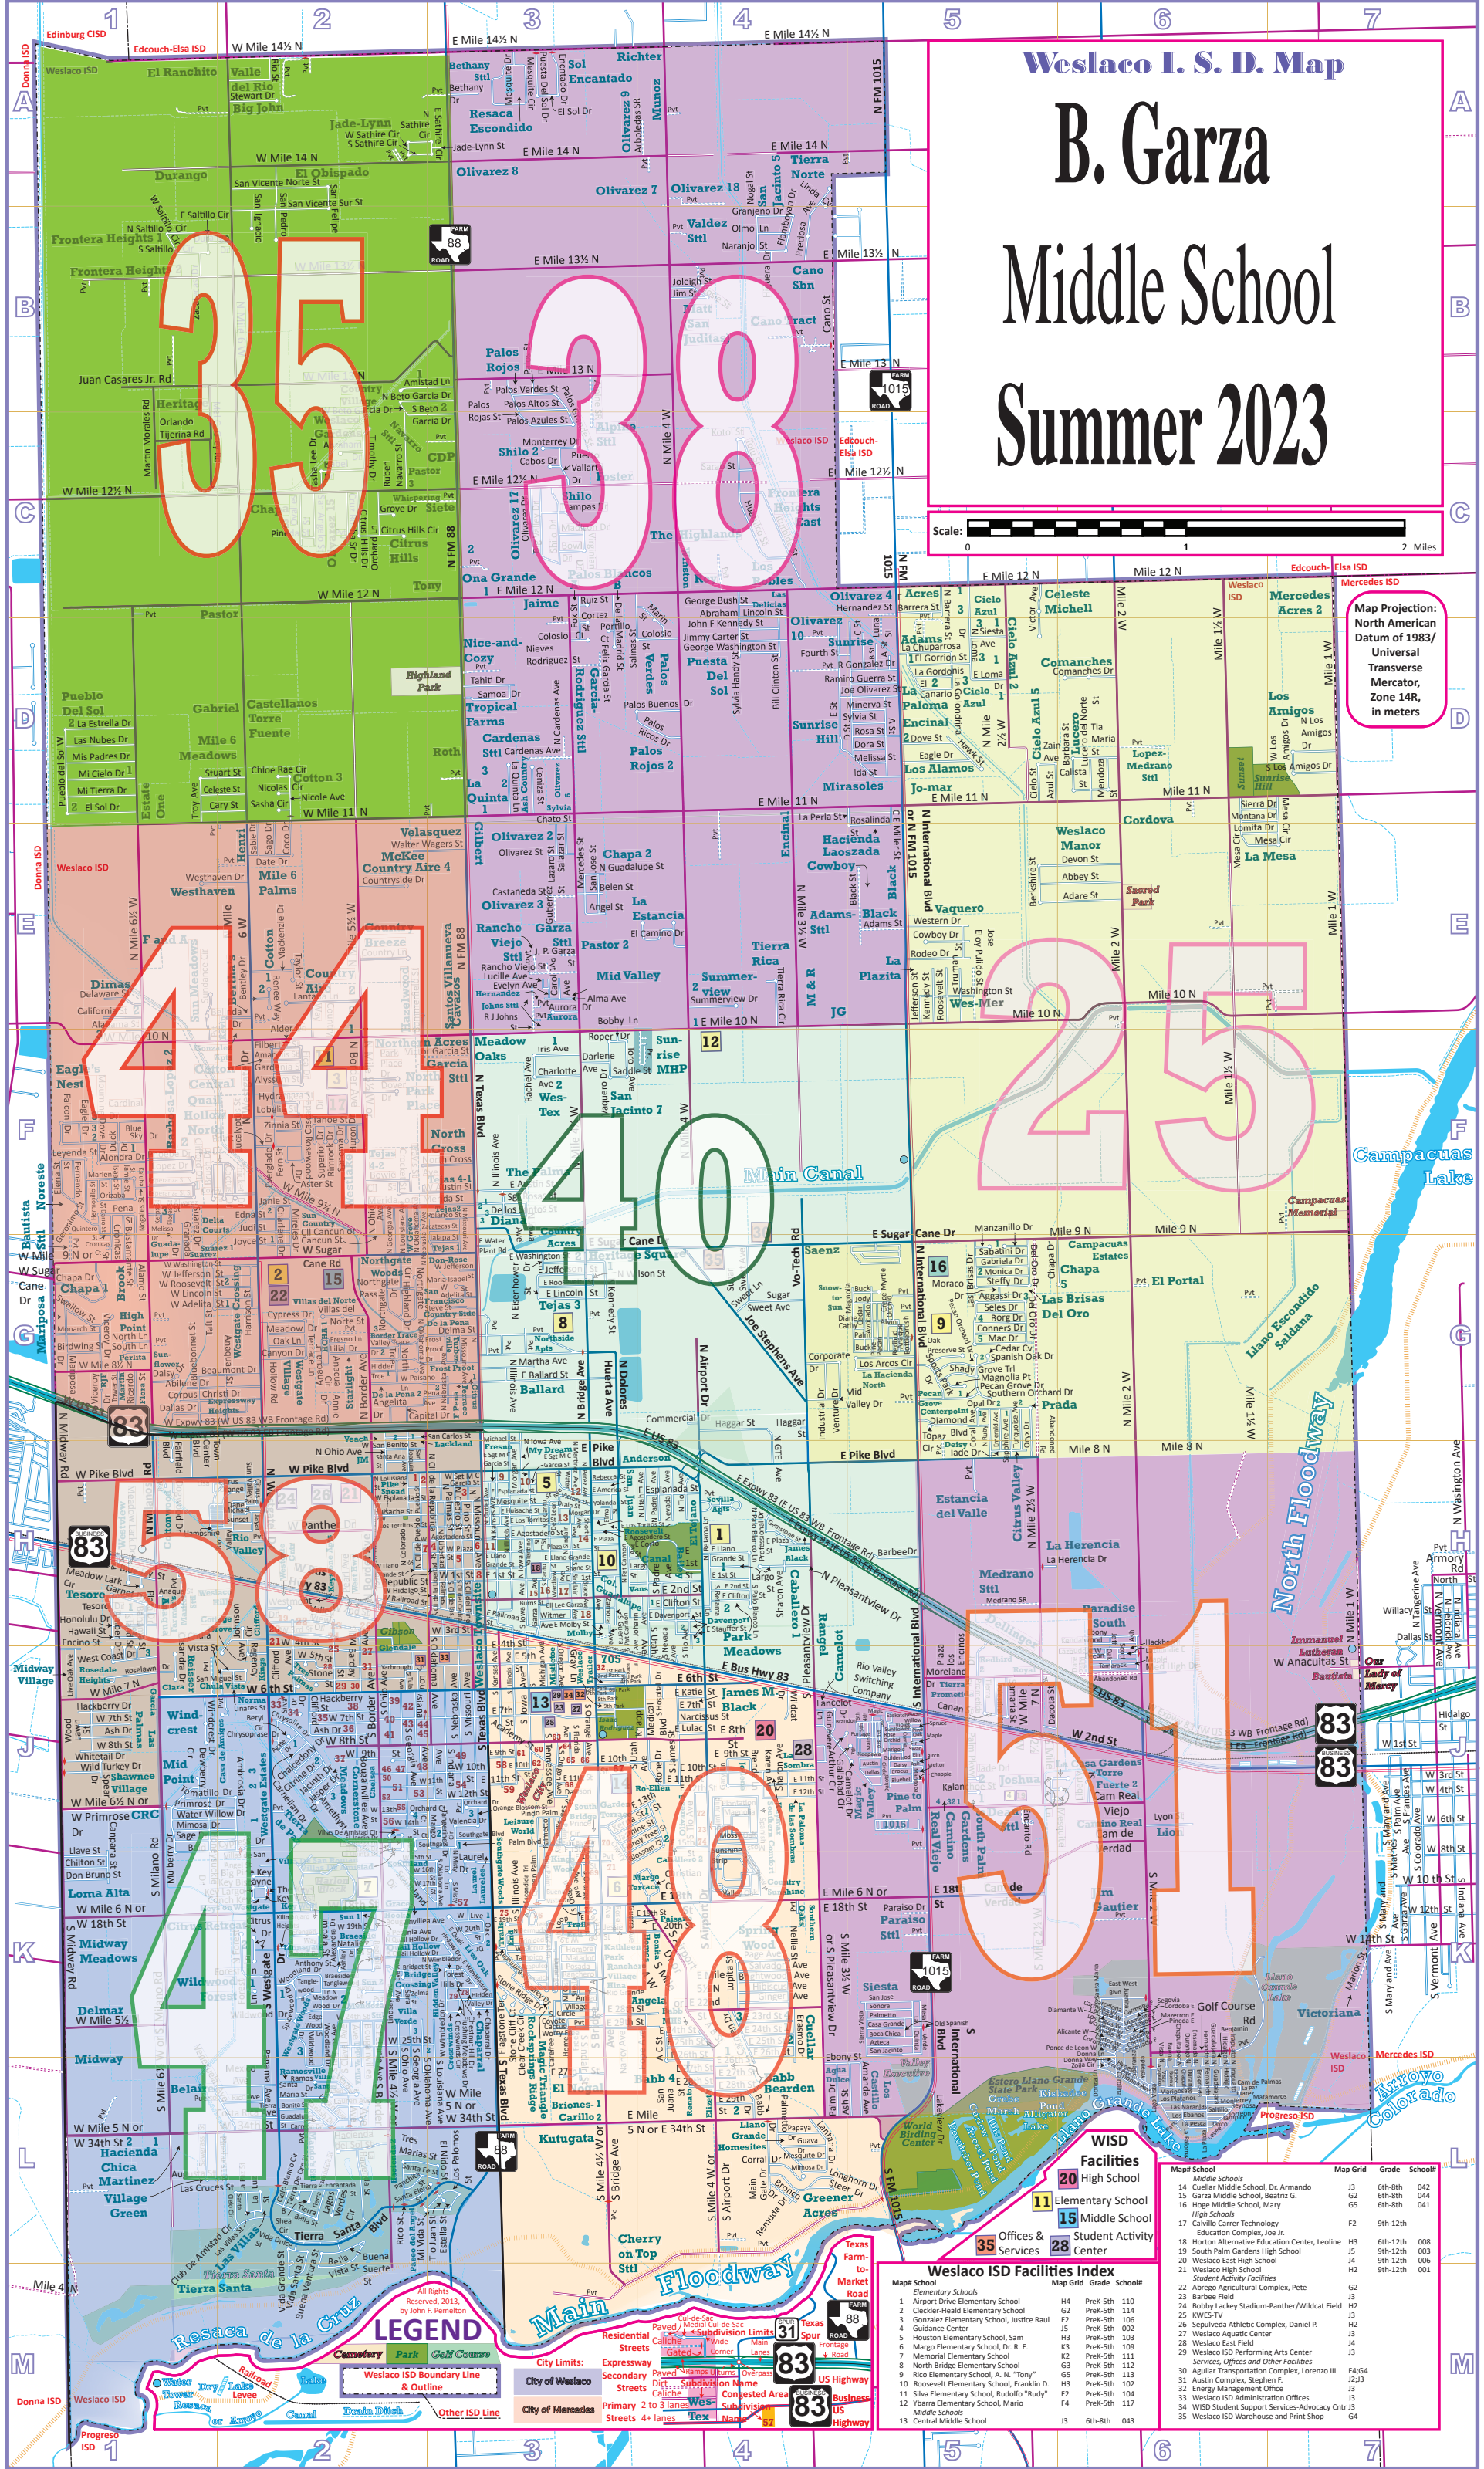

B. Garza Middle School Summer 2023

Map Projection: North American Datum of 1983/ Universal Transverse Mercator, Zone 14R, in meters

LEGEND

- Water
- Levee
- Canal
- Other ISD Line
- Weslaco ISD Boundary Line & Outline
- City Limits
- City of Weslaco
- City of Mercedes
- Residential Streets
- Expressway
- Secondary Streets
- Primary 2 to 3 Calches
- Primary 4+ lanes
- Paved Streets
- Paved Streets
- Subdivision Limits
- Wide Main
- Overlapped
- Weslaco
- Mercedes
- Tex