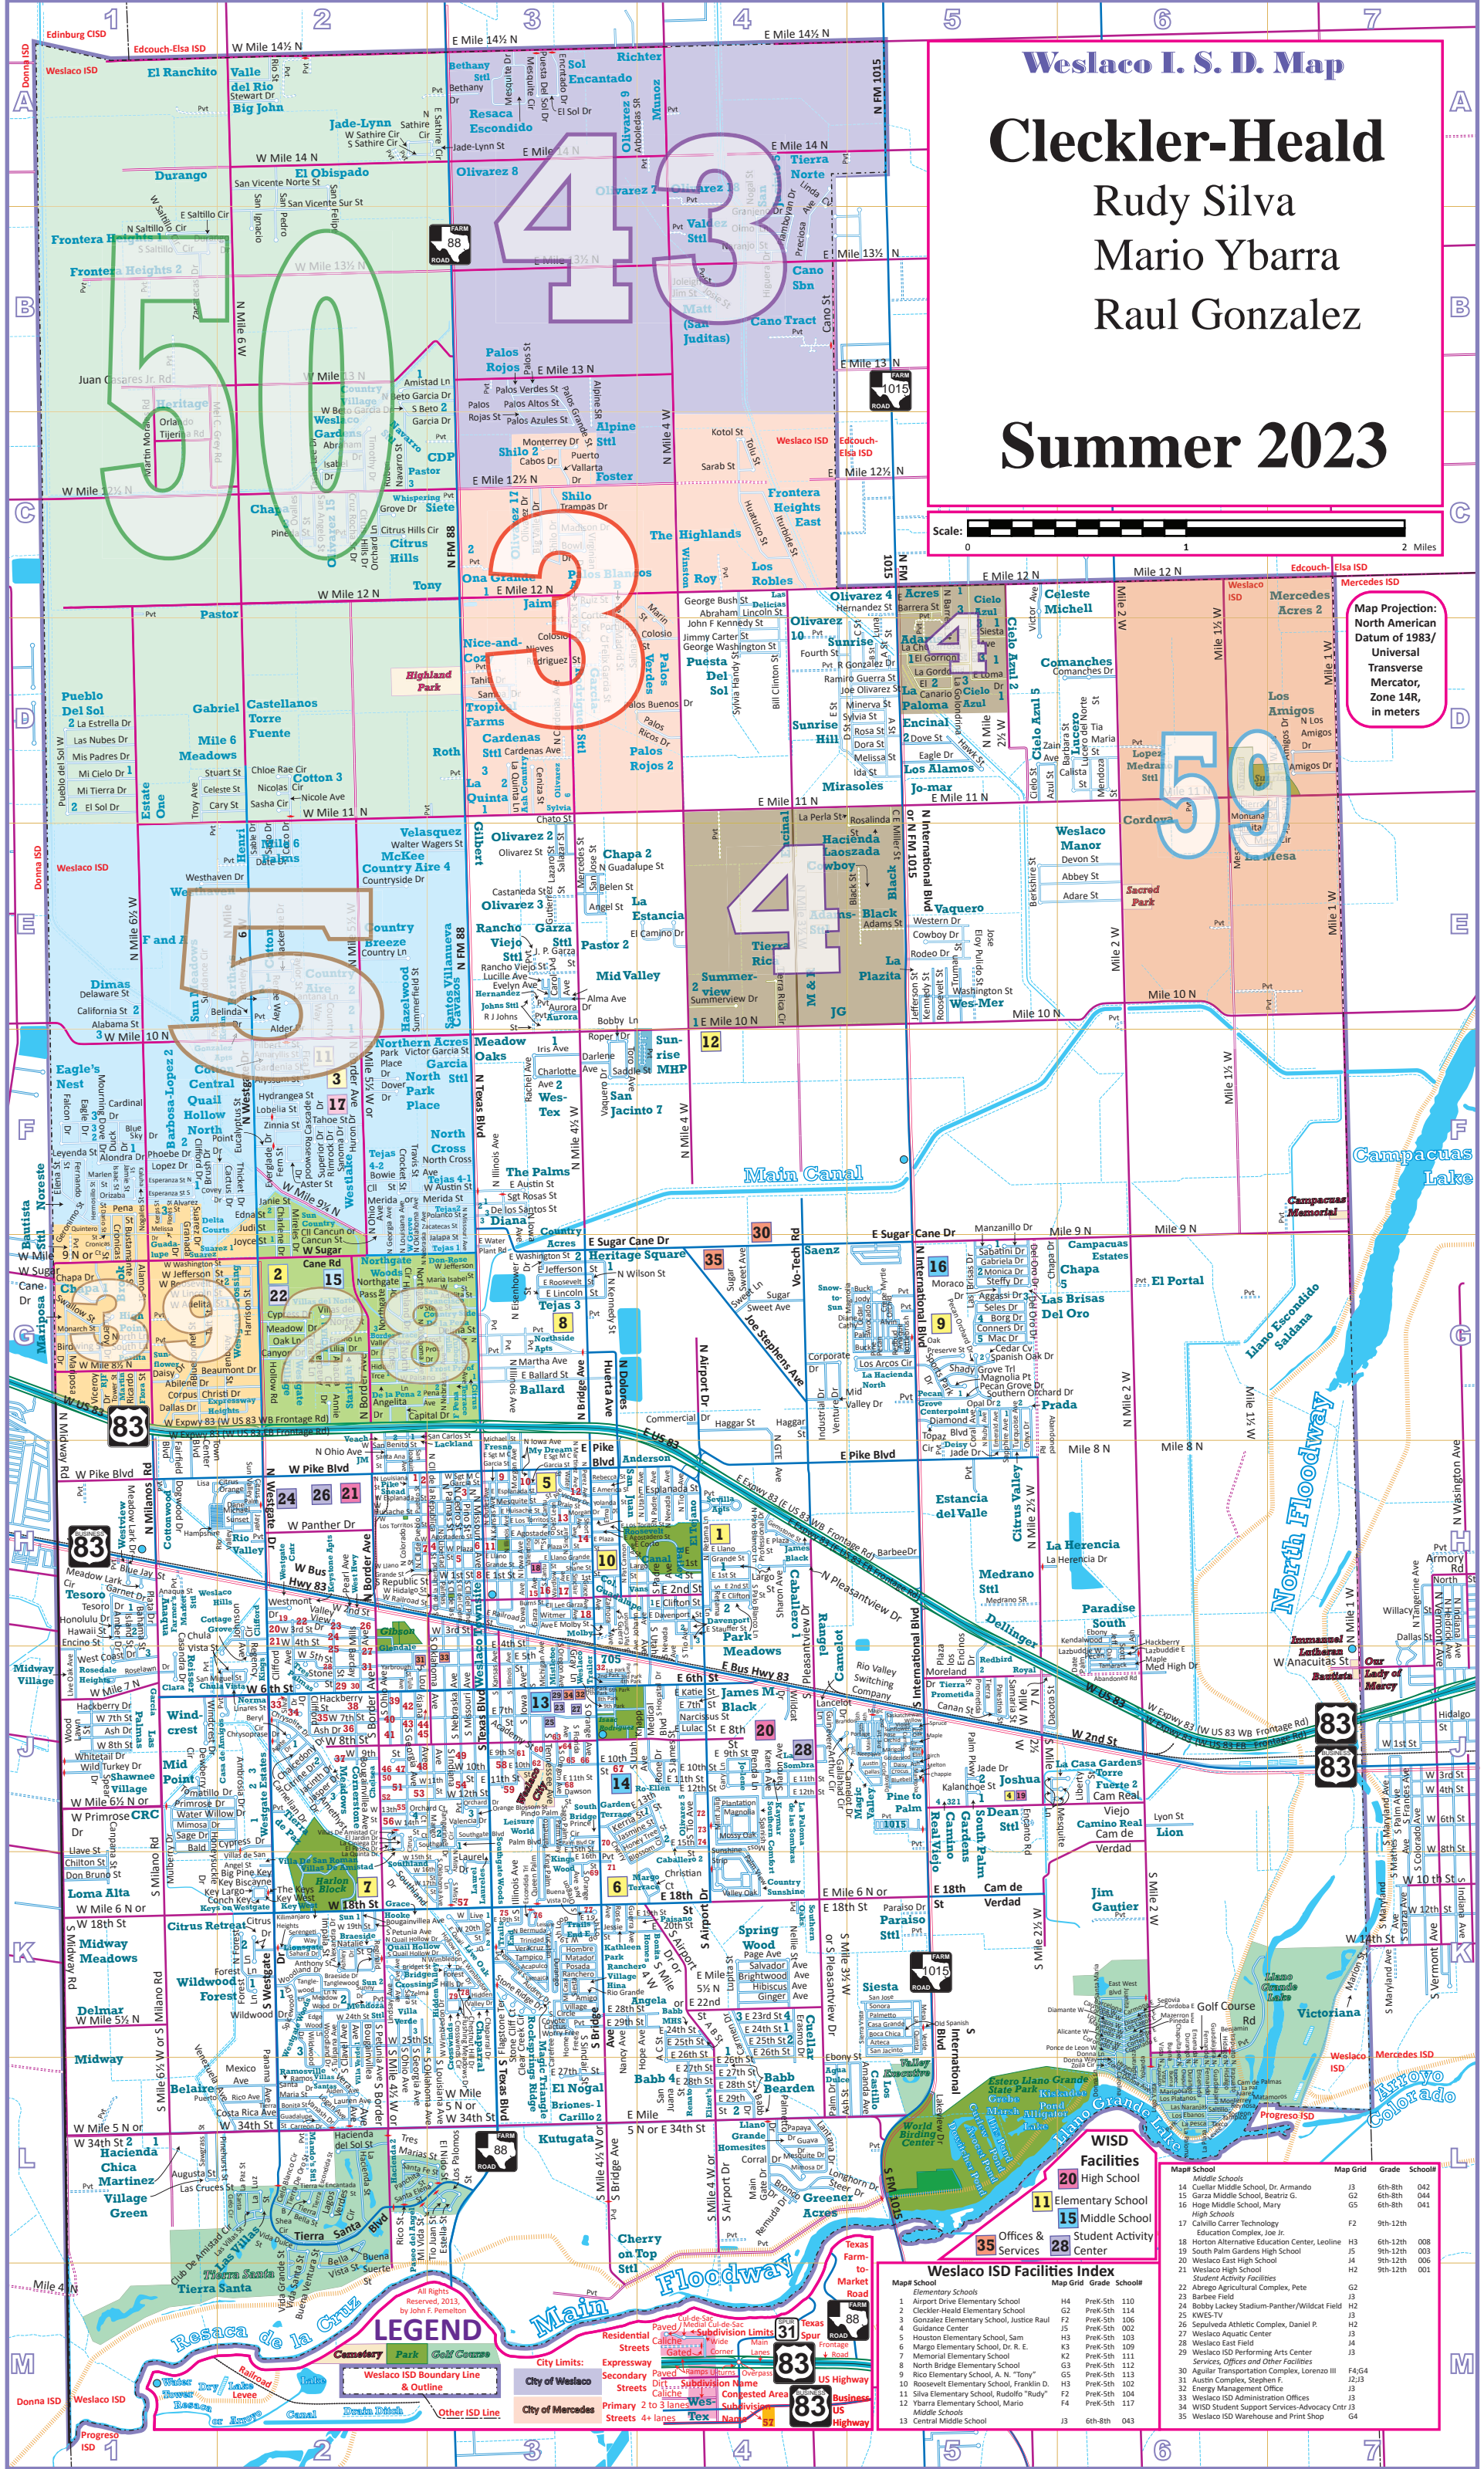

Cleckler-Heald

Rudy Silva
Mario Ybarra
Raul Gonzalez

Summer 2023

Map Projection:
North American
Datum of 1983/
Universal
Transverse
Mercator,
Zone 14R,
in meters

Map School

Map Grid	Grade	School
14	Elementary	14 Cuellar Middle School, Dr. Armando
15	Elementary	15 Garza Middle School, Beatriz G.
16	Elementary	16 Hoge Middle School, Mary
17	Elementary	17 Calvillo Carrer Technology Education Complex, Jose J.
18	Elementary	18 Horton Alternative Education Center, Leoline
19	Elementary	19 South Palm Gardens High School
20	Elementary	20 Weslaco East High School
21	Elementary	21 Weslaco High School
22	Elementary	22 Abrego Agricultural Complex, Pete
23	Elementary	23 Barbee Field
24	Elementary	24 Bobby Lackey Stadium-Panther/Wildcat Field
25	Elementary	25 KWES-TV
26	Elementary	26 Saguave Athletic Complex, Daniel P.
27	Elementary	27 Weslaco Aquatic Center
28	Elementary	28 Weslaco East Field
29	Elementary	29 Weslaco ISD Performing Arts Center
30	Elementary	30 Agular Transportation Complex, Lorenzo III
31	Elementary	31 Austin Complex, Stephen F.
32	Elementary	32 Energy Management Office
33	Elementary	33 Weslaco ISD Administration Offices
34	Elementary	34 Weslaco Student Services-Advocacy Cntr
35	Elementary	35 Weslaco ISD Warehouse and Print Shop