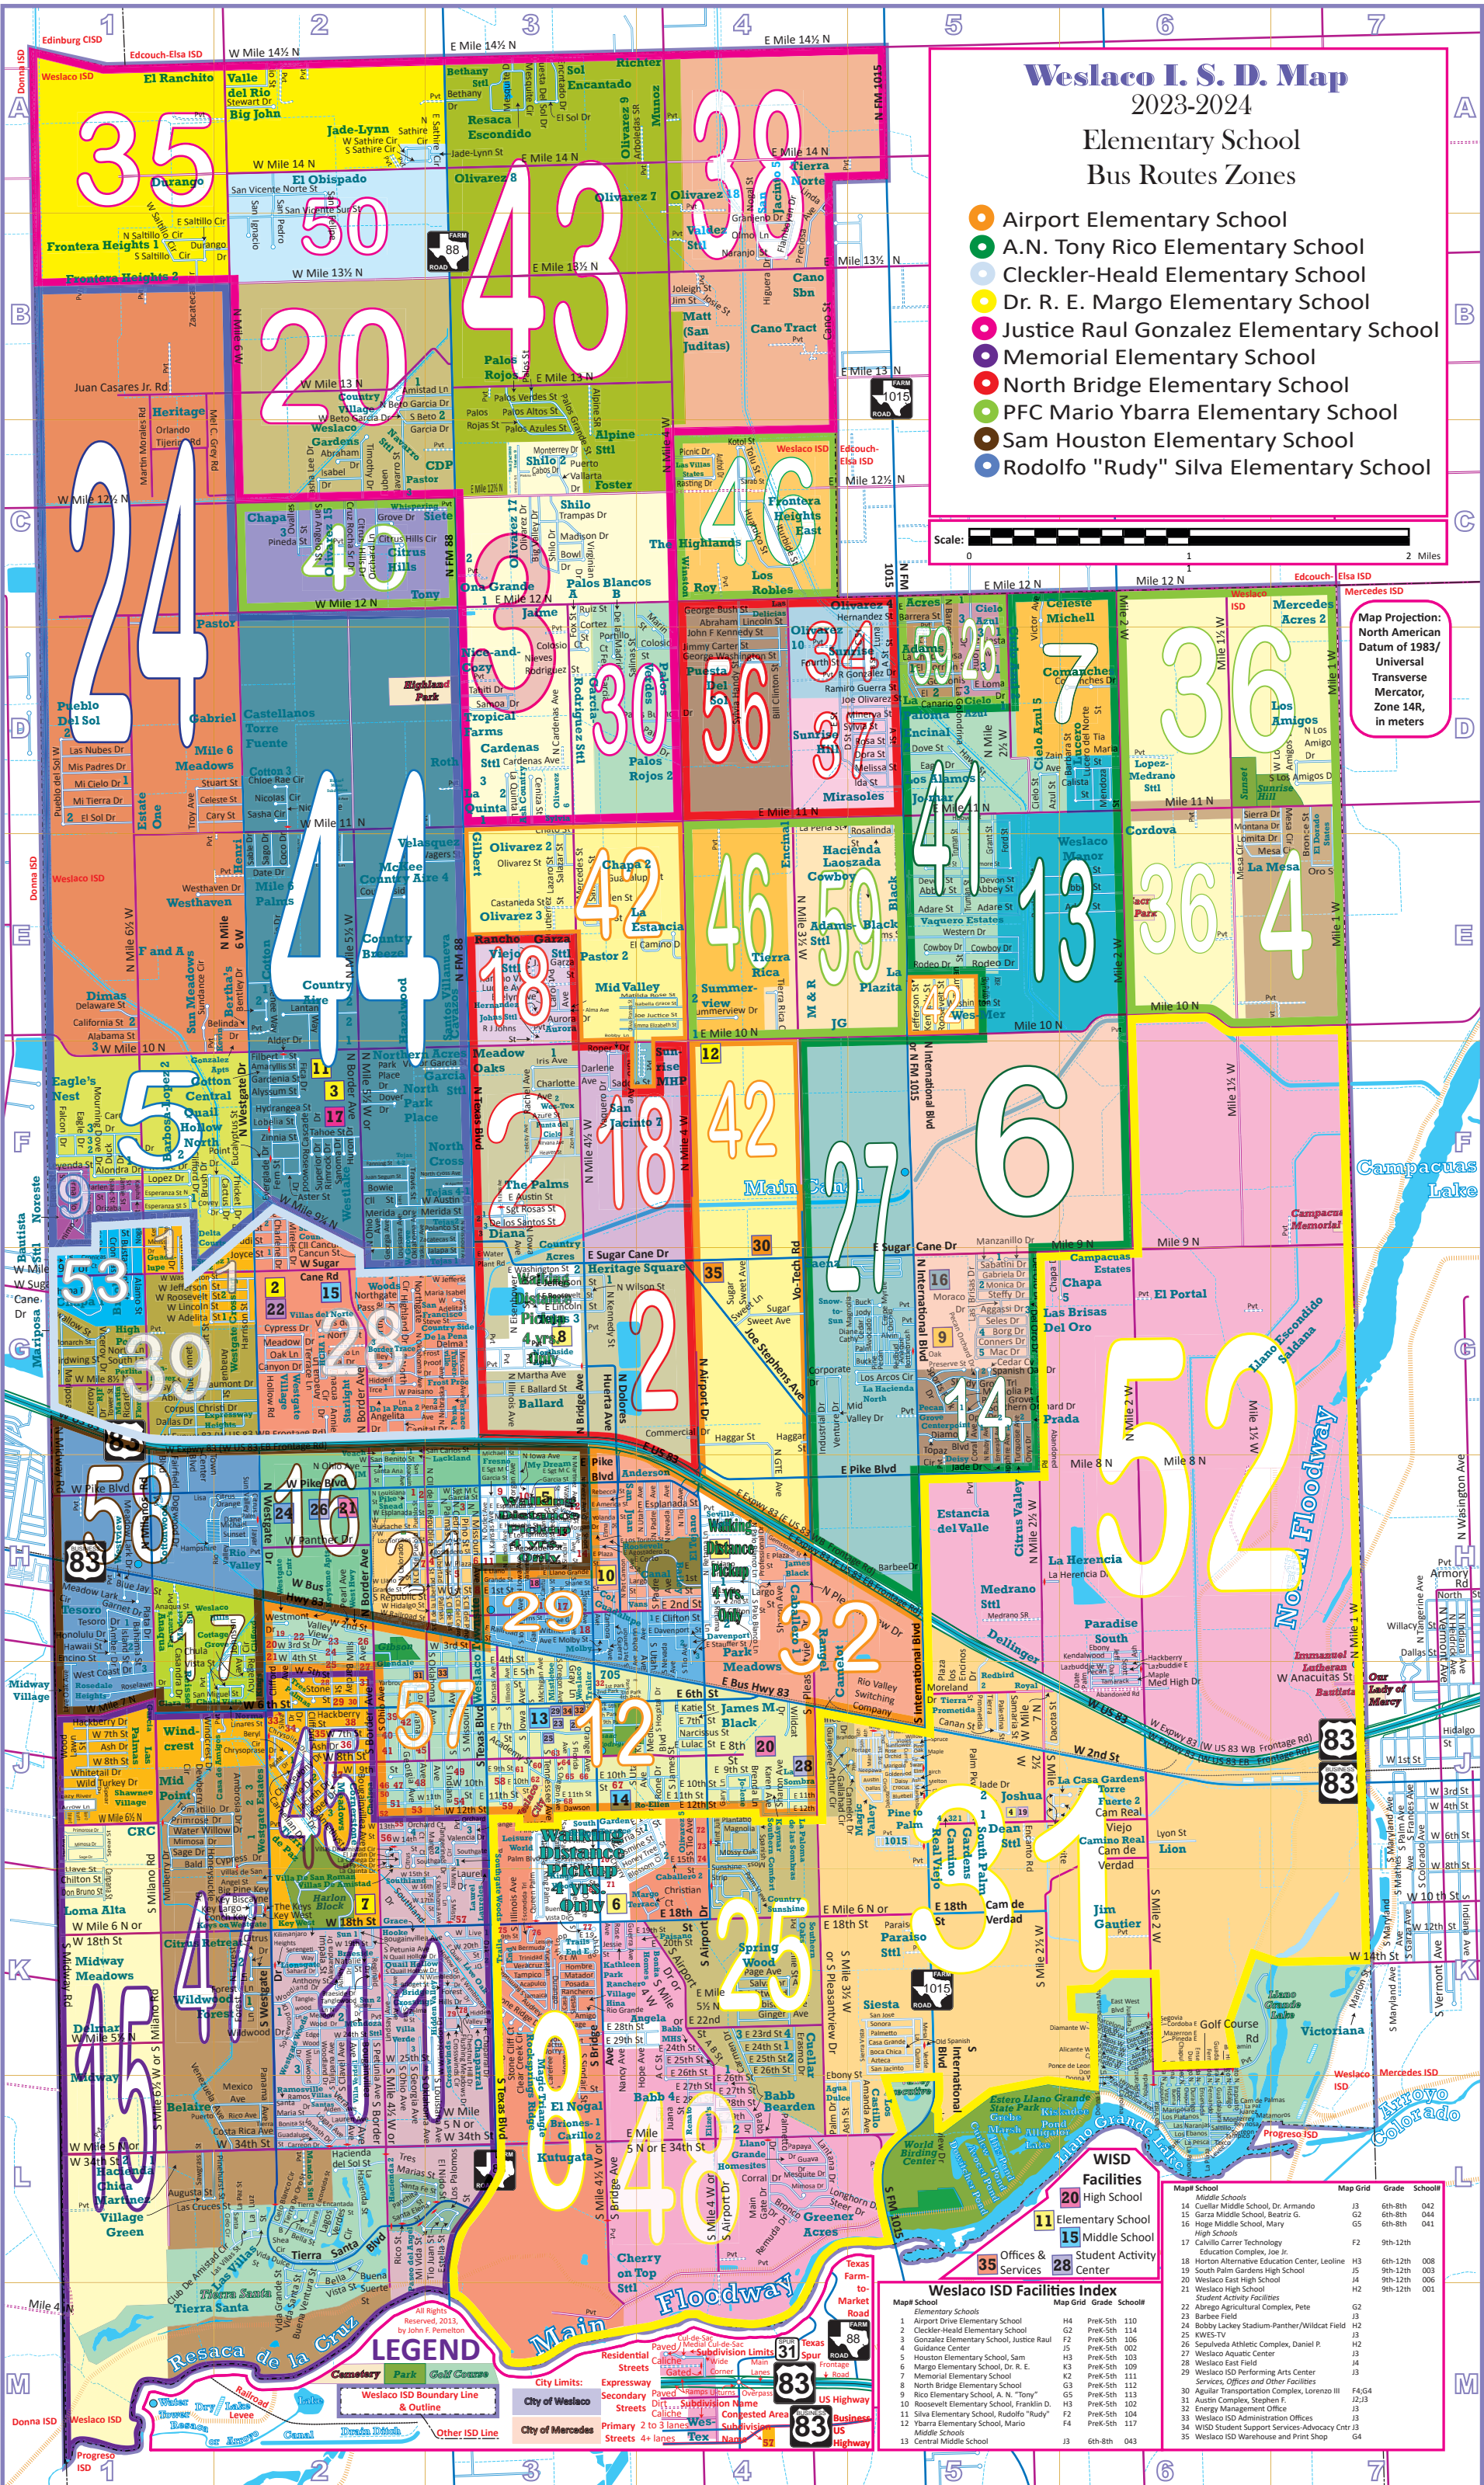

Weslaco I. S. D. Map

2023-2024

Elementary School Bus Routes Zones

- Airport Elementary School
- A.N. Tony Rico Elementary School
- Cleckler-Heald Elementary School
- Dr. R. E. Margo Elementary School
- Justice Raul Gonzalez Elementary School
- Memorial Elementary School
- North Bridge Elementary School
- PFC Mario Ybarra Elementary School
- Sam Houston Elementary School
- Rodolfo "Rudy" Silva Elementary School

Map Projection: North American Datum of 1983/ Universal Transverse Mercator, Zone 14R, in meters

LEGEND